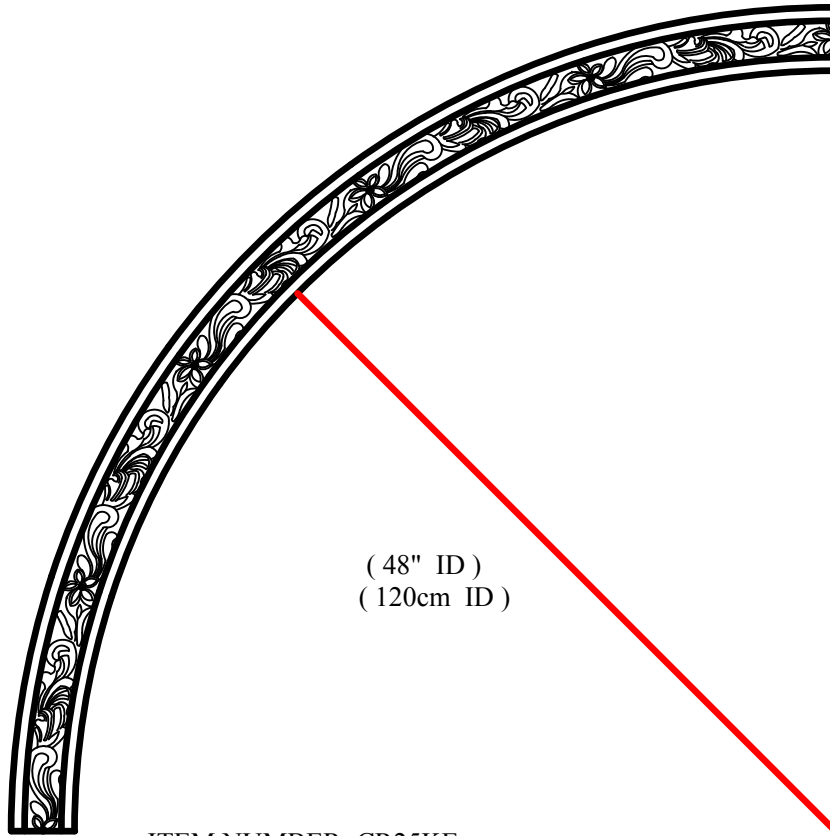

AUTODESK

AUTODESK

AUTODESK

( 52" OD )  
( 130cm OD )

( 48" ID )  
( 120cm ID )

ITEM NUMBER: CR25KE  
52"OD x 48"ID x 2"W x 1"P Kent Ceiling Ring (1/4 of complete circle)  
( scale: 1:1 )

P: 866.607.0453 / F: 866.591.3143  
2300W. Main St. / Clarksville , TX 75426  
sales@ekenamillwork.com /www.ekenamillwork.com